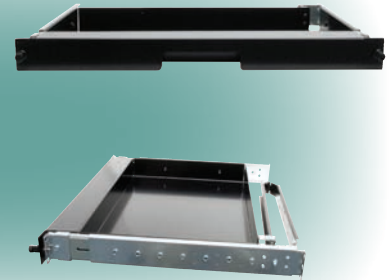

RMKD-00/1

RackMore Keyboard Drawer (RMKD)

The RackMore RMKD keyboard storage drawer provides a convenient 1U high short depth (14") storage space for compact keyboards. The front panel features a built-in handle and dual retainers to secure the drawer into the rack when not in use. A two inch wide palm rest is provided for comfortable keyboard use. Attached ball-bearing slides lock in the extended position to give a stable platform when in use. A rear mounted carrier keeps keyboard/mouse cables from obstructing in and out movement of the drawer. A choice of rear slide extensions provide rack mounting adjustments of 14" to 31" rail to rail rack depth. Ordering configurations range from an empty drawer to drawer plus keyboard/mouse combinations.

RMKD-01/1

RMKD-02/1

Specifications:

Dimensions (WxHxD):

- **Keyboard Storage Area:**

16.5" x 1.7" x 10.0"

- **Overall :**

19.0" x 1.74" x 14.0"

Weight (Empty Drawer):

8.5 lbs

Model Numbers:

RMKD-XX/X

— Rail to rail rack mounting depth:
 1 = 14" to 21"
 2 = 17" to 25"
 3 = 23" to 31"

— Installed Keyboard/Mouse Choice:
 00 = No Keyboard or Mouse Installed
 01 = OEM Sub-compact Keyboard + Optical Mouse
 02 = OEM 104 Key KB + Touchpad
 03 = OEM 83 Key KB + Touchpad
 04 = OEM 83 Key KB + 16mm Trackball
 05 = Cherry™ 83 Key KB + 16mm Trackball
 06 = Cherry™ 104 Key KB + Touchpad
 07 = Cherry™ Compact 104 Key KB + Touchpad